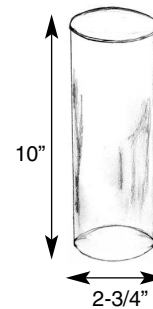

Item #212-530
10" x 9" 46 oz.
\$3.50 ea.

ROLY POLY
Item #212-460
2-1/4" x 2-1/8"
35¢ ea.

BRANDY SNIFTER ★

Item #235-040 100 oz. **\$2.00 ea.**

Item #235-030 22 oz. **65¢ ea.**

STEMMED GLOBE ★

Item #212-500
7" x 5" 60 oz.
\$1.75 ea.

BRANDY V-CUP ★

Item #235-025
22 oz.
65¢ ea.

plus 40¢ for tea candle

BUBBLE ROSE BOWL ★

Item # 212-480
4" x 3"
65¢ ea.

14" HURRICANE

Item # 212-180
14" x 5"
\$1.85 ea.

8" HURRICANE

Item # 212-200
8" x 3-1/2"
\$1.40 ea.

6" CLOSED HURRICANE ★

Item # 212-160
6" x 4-1/4"
\$1.20 ea.

10" GLASS CHIMNEY

Item #205-007
10" X 2-3/4"
\$1.40 ea.

CYLINDERS ★

Item #212-100
6-1/2" x 3-1/2" **60¢ ea.**