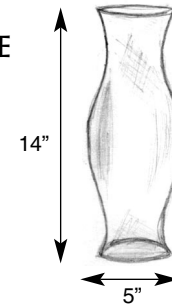

Item #212-530
10" x 9" 46 oz.
\$3.50 ea.

ROLY POLY
Item #212-460
2-1/4" x 2-1/8"
35¢ ea.

BRANDY SNIFTER ★

Item #235-040 100 oz. **\$2.00 ea.**

Item #235-030 22 oz. **65¢ ea.**

STEMMED GLOBE ★

Item #212-500
7" x 5" 60 oz.
\$1.75 ea.

BRANDY V-CUP ★

Item #235-025
22 oz.
65¢ ea.

plus 40¢ for tea candle

BUBBLE ROSE BOWL ★

Item # 212-480
4" x 3"
65¢ ea.

14" HURRICANE

Item # 212-180
14" x 5"
\$1.85 ea.

8" HURRICANE

Item # 212-200
8" x 3-1/2"
\$1.40 ea.

6" CLOSED HURRICANE ★

Item # 212-160
6" x 4-1/4"
\$1.20 ea.

10" GLASS CHIMNEY

Item #205-007
10" X 2-3/4"
\$1.40 ea.

CYLINDERS ★

Item #212-100
6-1/2" x 3-1/2" **60¢ ea.**