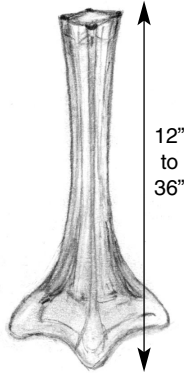

Items Priced Per Piece.

Items with a ★ after their name can float candles or flowers.

Silver candelabras are also available.

Stop by and visit our showroom.

FLARED VASE

Item #212-600
12" High **\$3.50 ea.**

Item #212-620
20" High **\$5.50 ea.**

Item #212-660
36" High **\$10.00 ea.**

SQUARE VASE

Item #212-495 10" x 4" **\$2.00 ea.**

Item #212-490 8" x 4" **\$1.50 ea.**

Item #212-485 6" x 4" **\$1.00 ea.**

SUPER MARTINI

Item #212-530
10" x 9" 46 oz.
\$3.50 ea.

ROLY POLY
Item #212-460
2-1/4" x 2-1/8"
35¢ ea.

BRANDY SNIFTER ★

Item #235-040 100 oz. **\$2.00 ea.**

Item #235-030 22 oz. **65¢ ea.**

STEMMED GLOBE ★

Item #212-500
7" x 5" 60 oz.
\$1.75 ea.