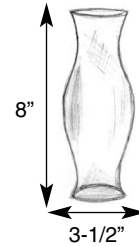

Item #212-530
10" x 9" 46 oz.
\$3.50 ea.

ROLY POLY
Item #212-460
2-1/4" x 2-1/8"
35¢ ea.

BRANDY SNIFTER ★

Item #235-040 100 oz. **\$2.00 ea.**

Item #235-030 22 oz. **65¢ ea.**

STEMMED GLOBE ★

Item #212-500
7" x 5" 60 oz.
\$1.75 ea.

BRANDY V-CUP ★

Item #235-025
22 oz.
65¢ ea.

plus 40¢ for tea candle

BUBBLE ROSE BOWL ★

Item # 212-480
4" x 3"
65¢ ea.

14" HURRICANE

Item # 212-180
14" x 5"
\$1.85 ea.

8" HURRICANE

Item # 212-200
8" x 3-1/2"
\$1.40 ea.

6" CLOSED HURRICANE ★

Item # 212-160
6" x 4-1/4"
\$1.20 ea.

10" GLASS CHIMNEY

Item #205-007
10" X 2-3/4"
\$1.40 ea.

CYLINDERS ★

Item #212-100
6-1/2" x 3-1/2" **60¢ ea.**