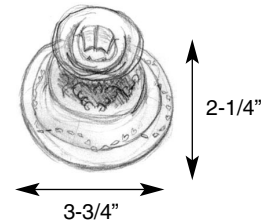

Item # 212-200
8" x 3-1/2"
\$1.40 ea.

6" CLOSED HURRICANE ★

Item # 212-160
6" x 4-1/4"
\$1.20 ea.

10" GLASS CHIMNEY

Item #205-007
10" X 2-3/4"
\$1.40 ea.

CYLINDERS ★

Item #212-100
6-1/2" x 3-1/2" **60¢ ea.**

Item #212-120
8-1/2" x 3-1/2" **80¢ ea.**

Item #212-080
11" x 3-1/2" **\$1.10 ea.**

CRADLE

Item # 212-240
4-3/4" x 3-3/4"
60¢ ea.
Works with
14" Hurricane only.

7" BASE

Item # 212-220
7" x 7"
60¢ ea.

Works with 8" Hurricane only.

LACE

Item #212-260
2-1/4" X 3-3/4"
65¢ ea.

DISH GARDEN ★

Item #212-140
4-1/2" X 7"
\$1.85 ea.